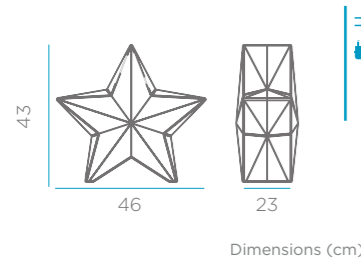

NOVA 45

OPTIONS

- Cable warm light | Indoor use 600 LUMNV045ICNW
- Solar & Rechargeable Battery | Indoor & outdoor use 45 LUMNV045SSNW

Packaging: 43,5 x 47 x 23,5 cm | Gross Weight (Packaged Weight): 1,9kg

Dimensions (cm)

NOVA 60