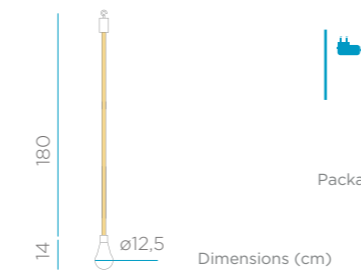

SIMONA

OPTIONS

- Solar & Rechargeable Battery Hang | Indoor & outdoor use 200 LUMSIM180XXSWNW

Packaging: 13,5 x 27 x 19,5 cm | Gross Weight (Packaged Weight): 0,6kg | Jute cable

Dimensions (cm)

SISINE STAR 40