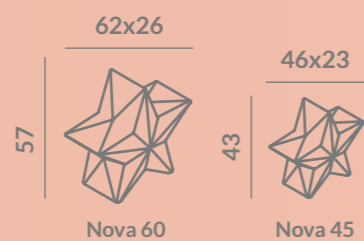

Nova

family

Options

Light

- ☐ Cable
- ☒ Solar & Battery

+ Info P. 98