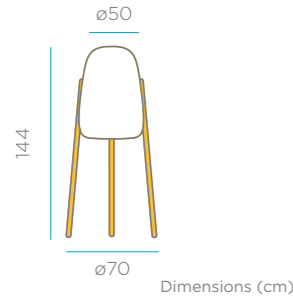

ROCKET 145

OPTIONS

Cable Jute | IN&OUT Indoor & outdoor use 860 LUMRCK145INOUTNW

Packaging: 51 x 50,5x 120,5 cm | Gross Weight (Packaged Weight): 8,15kg

Im REFERENCES