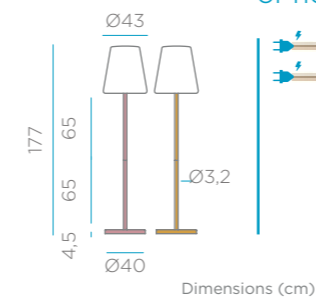

LOLA SLIM 180

OPTIONS

Cable Jute | IN&OUT Indoor & outdoor use | Rose gold colour 860 lm [REFERENCES](#) LUMLLS180GINOUTNW
Cable Jute | IN&OUT Indoor & outdoor use | Brass colour 860 lm [REFERENCES](#) LUMLLS180BRINOUTNW

Packaging: 47 x 54 x 57,5 cm | Gross Weight (Packaged Weight): 19,65kg | Weight stability included.

GLOSSARY This technical catalogue is subject to periodic updates, the measurements or finishes may vary in future revisions.

White light (included) Warm light (included) RGB light (included) Warm light portable rechargeable battery (included) Led tube lighting (included)
 Remote control (included) Dimmable Hanging product Touch control IP Indicates the level of protection of the electrical or electronic equipment against the entry of external agents: dust or water.