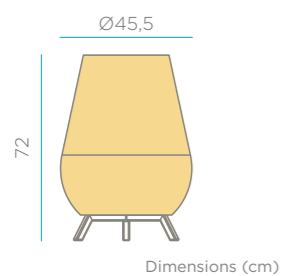

OPTIONS

Cable Jute | Indoor use - LUMSAO070XXIXNW
Cable Jute | IN&OUT Indoor & outdoor use 460 LUMSAO070XXIONW

Packaging: 50,4 x 50,4 x 74 cm | Gross Weight (Packaged Weight): 4 kg

SAONA 70 CABLE JUTE INDOOR BULB NOT INCLUDED (E27)

Im REFERENCES