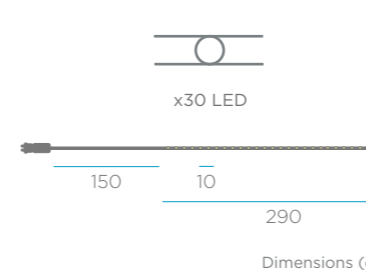

OPTIONS

Cable | Indoor & outdoor use | Cable jute NA LUMLIA440XXOCNW

Packaging Cable: 12,5 x 11,5 x 6 cm | Gross Weight (Packaged Weight): 0,1Kg

Im REFERENCES

GLOSSARY This technical catalogue is subject to periodic updates, the measurements or finishes may vary in future revisions.

White light (included) Warm light (included) RGB light (included) Warm light portable rechargeable battery (included) Led tube lighting (included)
Remote control (included) Dimmable Hanging product Touch control **IP** Indicates the level of protection of the electrical or electronic equipment against the entry of external agents: dust or water.

GLOSSARY This technical catalogue is subject to periodic updates, the measurements or finishes may vary in future revisions.

White light (included) Warm light (included) RGB light (included) Warm light portable rechargeable battery (included) Led tube lighting (included)
Remote control (included) Dimmable Hanging product Touch control **IP** Indicates the level of protection of the electrical or electronic equipment against the entry of external agents: dust or water.