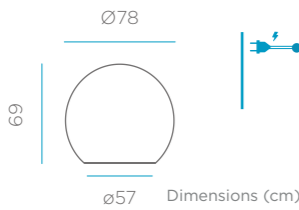

Cable | Indoor use LUMBLLO80XXICNW

Packaging: 70,3 x 79,5 x 79,5 cm | Gross Weight (Packaged Weight): 9,5kg.

DECORATIVE

GUFO 40 INDOOR

OPTIONS

Im REFERENCES