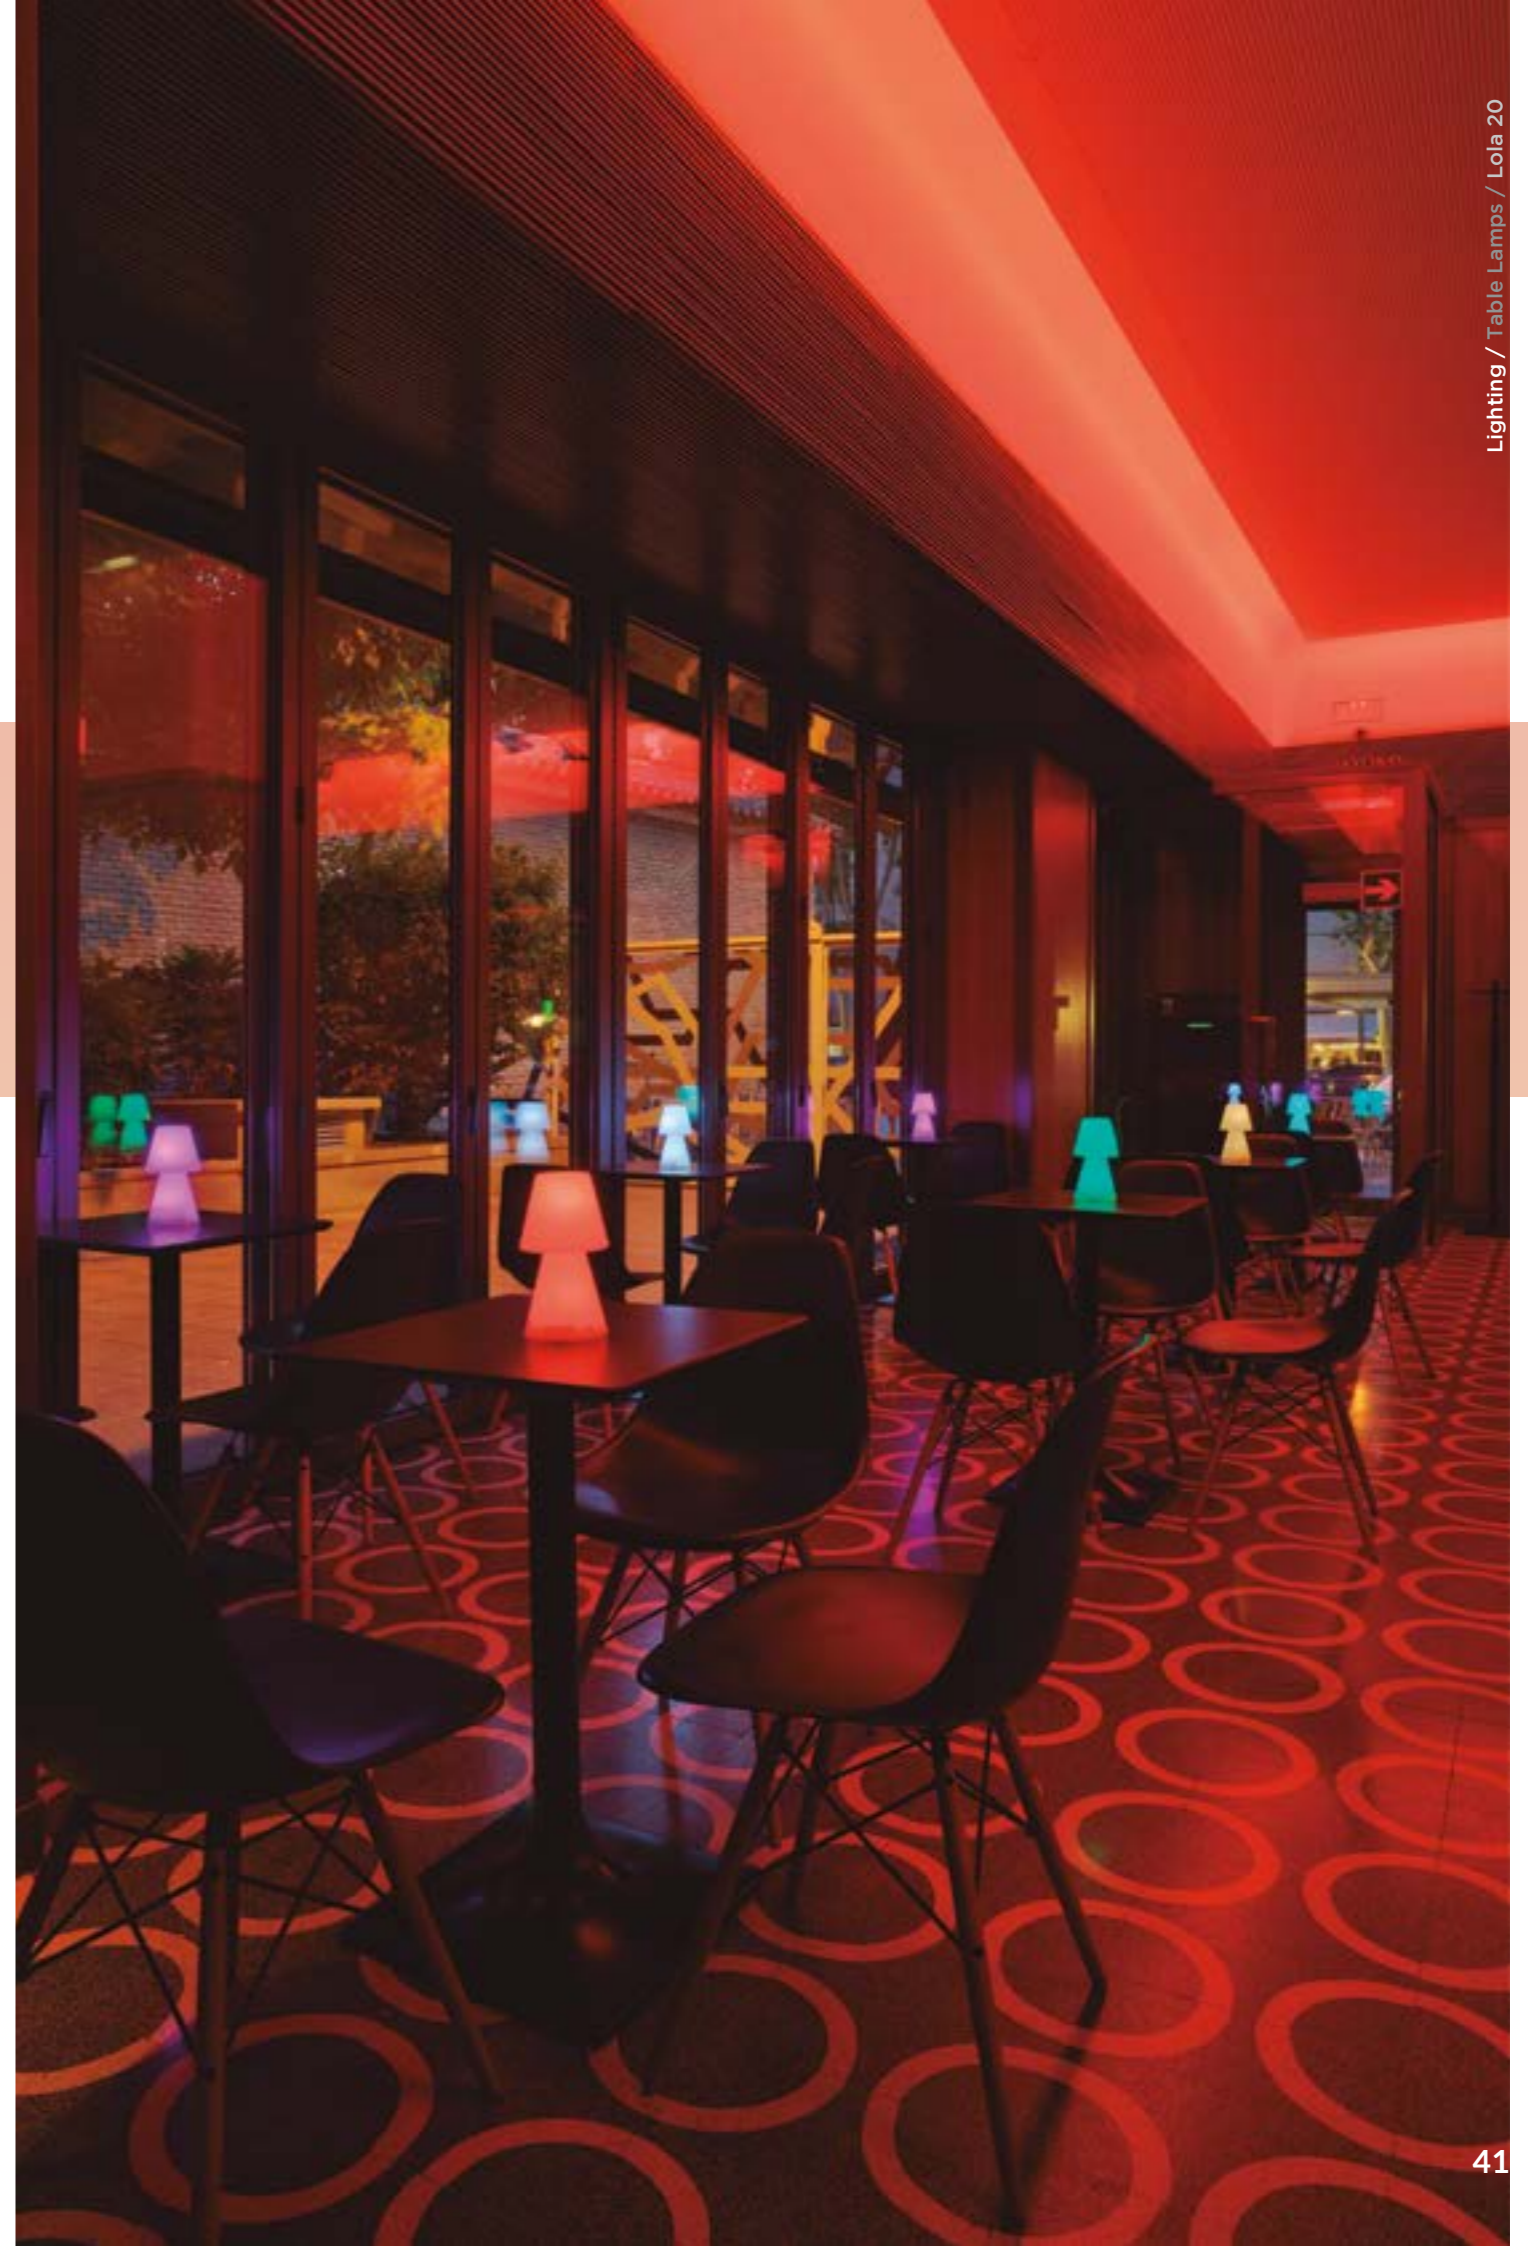

LOLA

Options

Light | Battery
+ Info P. 94

ø11
20

Lola 20