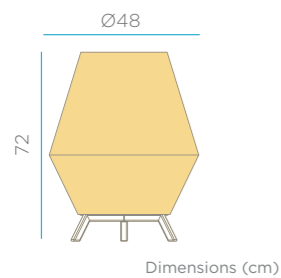

SISINE 70

OPTIONS

Cable Jute | Indoor use - LUMSIS070XXIXNW
Cable Jute | IN&OUT Indoor & outdoor use 460 LUMSIS070XXIONW

Packaging: 50,4 x 50,4 x 74 cm | Gross Weight (Packaged Weight): 4 kg

SISINE 70 CABLE JUTE INDOOR BULB NOT INCLUDED (E27)

Im REFERENCES