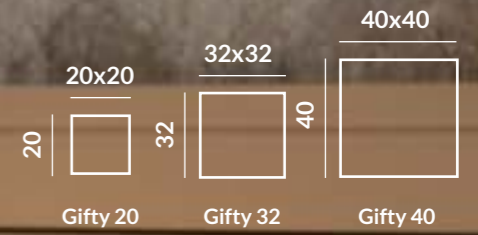

Gifty

collection

Options

Light

☒ Solar & battery

+ Info P. 97