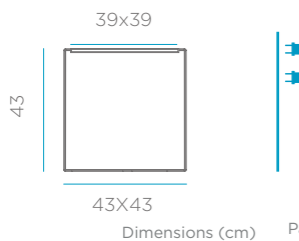

Cable Jute | IN&OUT Indoor & outdoor use | Marble LUMBORAMBXINOUTNW
Cable Jute | IN&OUT Indoor & outdoor use | Wood LUMBORAWBXINOUTNW

White Opaque Colour ☐ | Marble ☐ LUMBORAMBXNW
White Opaque Colour ☐ | Wood ☐ LUMBORAWBXNW

Packaging: 44 x 44 x 45,5 cm | Gross Weight (Packaged Weight) Wood: 5,7 kg | Gross Weight (Packaged Weight) Marble: 8,2 kg

GLOSSARY This technical catalogue is subject to periodic updates, the measurements or finishes may vary in future revisions.

White light (included) Warm light (included) RGB light (included) Warm light portable rechargeable battery (included) Led tube lighting (included)
Remote control (included) Dimmable Hanging product Touch control **IP** Indicates the level of protection of the electrical or electronic equipment against the entry of external agents: dust or water.