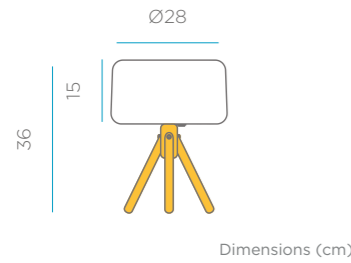

OPTIONS

Cable Jute | IN&OUT Indoor & outdoor use — IP44 — 500 — LUMCHL035CCNW

Packaging: 28,3 x 28,3 x 18 cm | Gross Weight (Packaged Weight): 1,8kg

lm REFERENCES

ENOKI