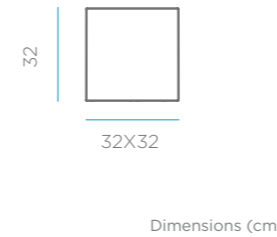

Solar & Rechargeable Battery | Indoor & outdoor use LUMGFT032XXSSNW

Packaging: 35 x 33 x 33 cm | Gross Weight (Packaged Weight): 2,8kg.
ORNAMENT INCLUDED