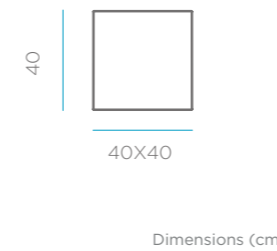

GIFTY 40

OPTIONS

Im REFERENCES

Solar & Rechargeable Battery | Indoor & outdoor use LUMGFT040XXSSNW

Packaging: 41 x 41 x 43 cm | Gross Weight (Packaged Weight): 4,5kg.
ORNAMENT INCLUDED

LUA 10

OPTIONS

Im REFERENCES