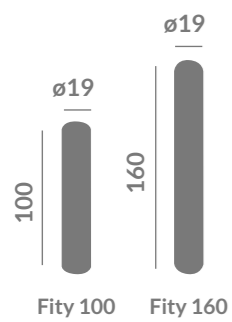

Options
Light

Cable

+ Info P. 89