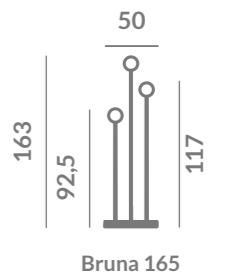

Bruna

floor lamp

Options
Light | Cable ●
+ Info P. 90