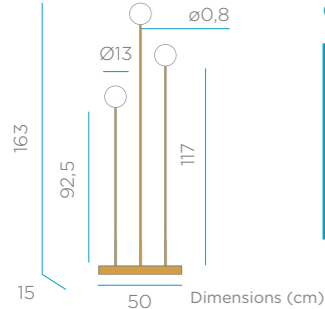

BRUNA 165

OPTIONS

Cable | Indoor & outdoor use | Brass colour 115 LUMBRU165BROCWN

Packaging: 36 x 56,5 x 168 cm | Gross Weight (Packaged Weight): 4,35kg.

Im REFERENCES

SAONA 70