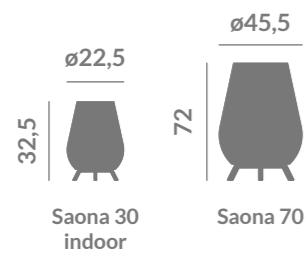

Saona

family

Options
Light | Cable
+ Info P. 90, 95