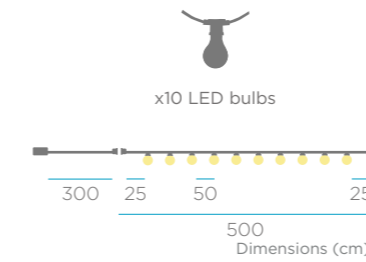

GARLANDS

ALLEGRA

OPTIONS

Cable | Indoor & outdoor use | Jute cable 35*10 LUMGASXXOCNW
Cable | Indoor & outdoor use | White cable 35*10 LUMGALLOCBXNW
Cable | Indoor & outdoor use | Pink cable 35*10 LUMGALLOCRNW
Cable | Indoor & outdoor use | Black cable 35*10 LUMGALLOCNW
Cable | Indoor & outdoor use | Black cable 20*10 LUMGALLRBNW

Packaging Cable: 28,5 x 15 x 13 cm, Gross Weight (Packaged Weight): 1,1 kg | Link up to four garlands
Packaging Cable RGB: 28,5 x 15 x 12 cm, Gross Weight (Packaged Weight): 0,9 kg