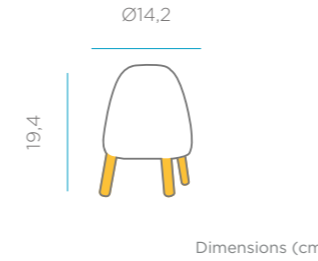

ROCKET 20

OPTIONS

Rechargeable Battery | Indoor & outdoor use — IP43 — 11 — LUMRCK20WLNW

Packaging: 13,5 x 13,5 x 14,5 cm | Gross Weight (Packaged Weight): 0,35kg.

lm REFERENCES

SAONA 30 INDOOR