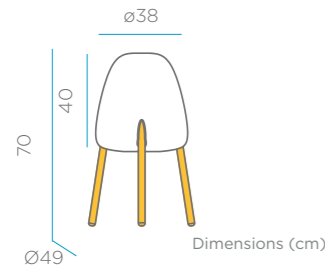

ROCKET 70

OPTIONS

Cable Jute | IN&OUT Indoor & outdoor use 860 LUMRCK070INOUTNW

Packaging: 37,5 x 37,5 x 43 cm | Gross Weight (Packaged Weight): 3kg

Im REFERENCES