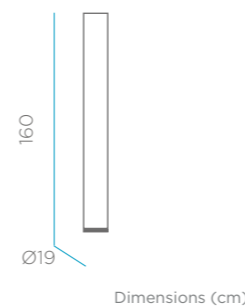

FITY 160

OPTIONS

Cable Jute | IN&OUT Indoor & outdoor use 2.200 lm [REFERENCES](#) LUMFT160OFNW
Cable Jute | IN&OUT Indoor & outdoor use 2.100 lm [REFERENCES](#) LUMFT160OCNW

Packaging: 19,5 x 19,5 x 162,5 cm | Gross Weight (Packaged Weight): 6,2kg | Weight stability included.