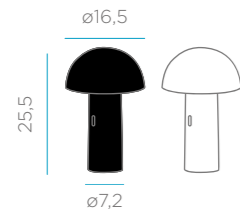

OPTIONS

Rechargeable Battery | Indoor & outdoor use | White colour — IP44 — 170 — LUMEN025BWLNW
Rechargeable Battery | Indoor & outdoor use | Black colour — IP44 — 170 — LUMEN025NWLNW

Packaging: 17 x 18,5 x 28 cm | Gross Weight (Packaged Weight): 1,2kg

lm REFERENCES