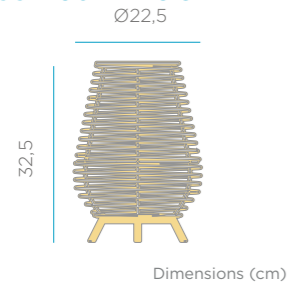

TABLE LAMPS

BOSSA 30 INDOOR

OPTIONS

Cable Jute | Indoor use — IP20 — LUMBOS030XXIXNW

Packaging: 27 x 27 x 40 cm | Gross Weight (Packaged Weight): 1,4kg
BULB NOT INCLUDED (E27)

lm REFERENCES

CHLOE 35 INDOOR