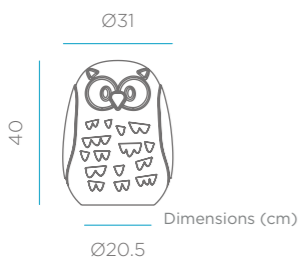

Cable | Indoor use LUMGF040ICNW

Packaging: 31 x 31x 46,5 cm | Gross Weight (Packaged Weight): 2kg

TABLE

BORA

OPTIONS

Im REFERENCES