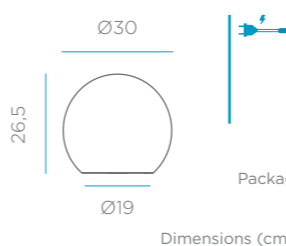

OPTIONS

Cable | Indoor use — IP20 — 600 — LUMBLLO30XXICNW

Packaging: 31,8 x 31,8 x 29,3 cm | Gross Weight (Packaged Weight): 1,2kg.

lm REFERENCES

GLOSSARY This technical catalogue is subject to periodic updates, the measurements or finishes may vary in future revisions.

White light (included) Warm light (included) RGB light (included) Warm light portable rechargeable battery (included) LED Tube Led tube lighting (included)
Remote control (included) Dimmable Hanging product Touch control IP Indicates the level of protection of the electrical or electronic equipment against the entry of external agents: dust or water.

GLOSSARY This technical catalogue is subject to periodic updates, the measurements or finishes may vary in future revisions.

White light (included) Warm light (included) RGB light (included) Warm light portable rechargeable battery (included) LED Tube Led tube lighting (included)
Remote control (included) Dimmable Hanging product Touch control IP Indicates the level of protection of the electrical or electronic equipment against the entry of external agents: dust or water.