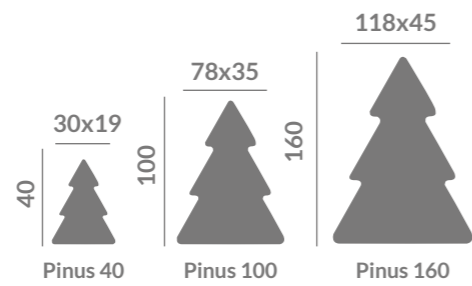

Options

Light

- ☒ Cable
- ☒ Solar & battery
- ☒ Battery

+ Info P. 98