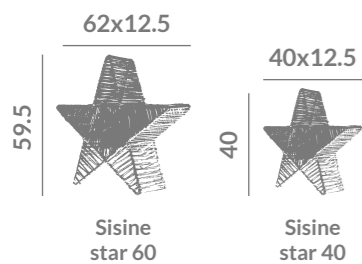

Options

Light | ☒ Battery

Led Cherry bulb and led wire included

+ Info P. 99