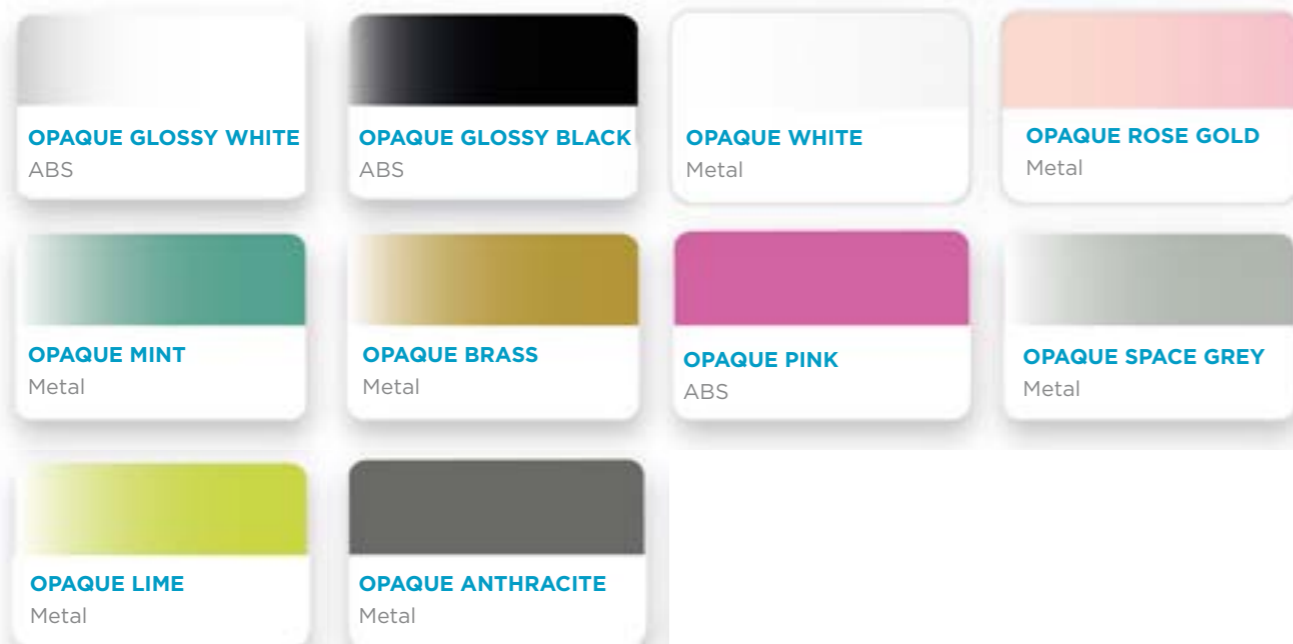

2 - POLYETHYLENE TEXTURES

The finishes of Newgarden products made of polyethylene have a visually smooth and soft granulated finish that is very pleasant to the touch.

SMOOTH TEXTURE
Polyethylene

3- COLOURS & FINISHES

TRANSLUCENTS polyethylene

TRANSLUCENT WHITE
Polyethylene

Other materials